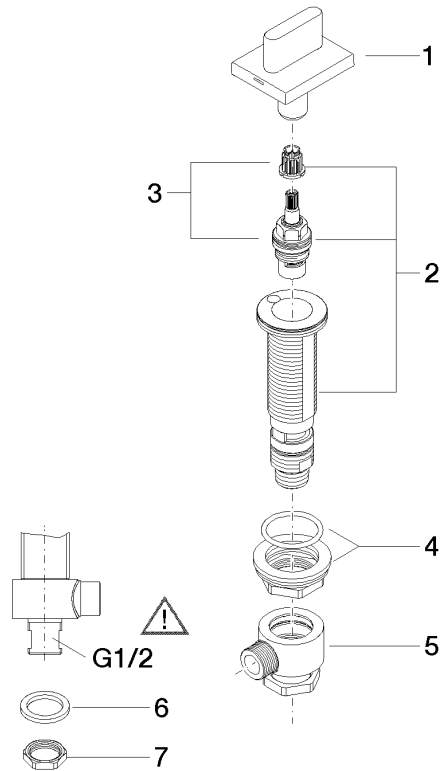

20 004 705

- hole diameter 32 mm
- rosette 60 x 47 mm
- with cold marking

	Brushed Champagne (22kt Gold)	20 004 705-46
	Chrome	20 004 705-00
	Brushed Platinum	20 004 705-06
	Dark Chrome	20 004 705-19
	Champagne (22kt Gold)	20 004 705-47
	Brushed Dark Platinum	20 004 705-99

20 004 705

mm [inches]

Flow rate chart

Certificates

IAPMO\_N-4976.

LGA\_28687.

IAPMO\_6397.

WRAS\_240202020.

20 004 705

Parts for other finishes can be found here: [Chrome](#)

### Spare parts list

No.	Item Number	Name	Quantity used	Delivery time
1	90 20 70 051 06-46	handle ( cold )	1	30
2	04 17 11 058 53 90	side panel	1	2
3	90 90 03 153 00 90	top	1	2
4	04 23 10 032 78 90	fixing set	1	2
5	04 17 11 023 10 90	distributor	1	2
6	90 23 30 040 00-46	threaded connector	1	-
Spare part can no longer be ordered, please order the replacement item				
7	09 30 11 059 90	disc	1	2
8	09 23 10 012 90	nut	1	2